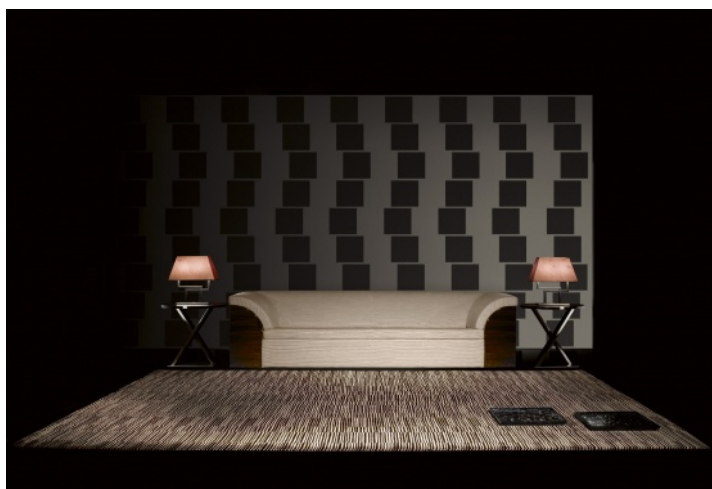

Armani Residences, Burj Khalifa, Dubai, UAE

Property ID: 106

1,200-2,200 sq ft

from 1,750,000

PROPERTY DESCRIPTION

Luxurious furnished residences within the Armani Hotel. Armani Residences are part of the first Armani Hotel which is creating new definitions for the elegant pleasures of hospitality. The setting is extraordinary: Burj Khalifa, the tallest and greatest tower the world has ever seen. The 144 one and two-bedroom luxury residential suites of the Armani Residences are a celebration of Giorgio Armani's personal approach to elegance and style. The furnishing and accessories are all from Armani/Casa, also designed by Giorgio Armani, expressing a feeling and aura of polished opulence. The units will range in sizes from 100 to 200 square meters. The Armani Residences occupy the 9th to 16th floors of Burj Dubai. Each floor has its own elevator access and front entrance lobby. Full glass panoramic windows provide spectacular views across Downtown Burj Khalifa, Burj Dubai Lake, The Old Town, The Old Town Island and Sheikh Zayed Road.