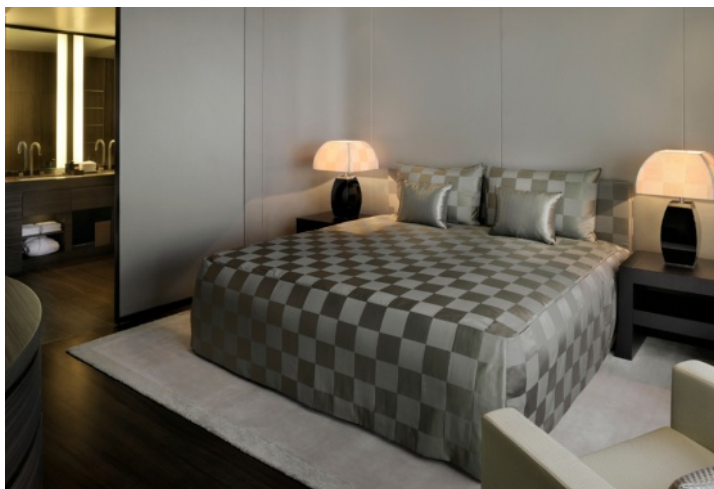

Armani Residences, Burj Khalifa, Dubai, UAE

Property ID: 106

PROPERTY DESCRIPTION

Project: Armani Residences
Building: 180 floors
Property: apartments
View: fountain/downtown
Units: 144
Furnished: yes
Design: by Armani/Casa
Other: Armani Signature Restaurants
Armani/SPA; Fitness Area
Armani Night Lounge; Cigar Club
Private Member's Club; Armani Ballroom

Please contact us directly for further information about this property.